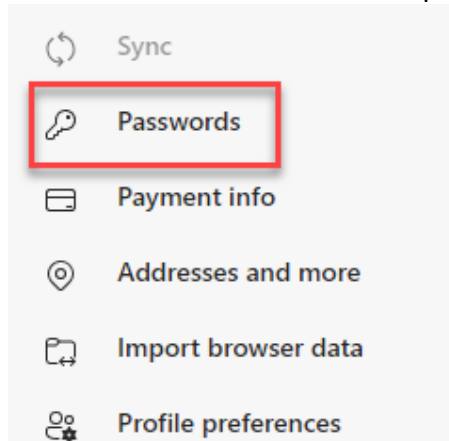

- Select Passwords to view saved passwords