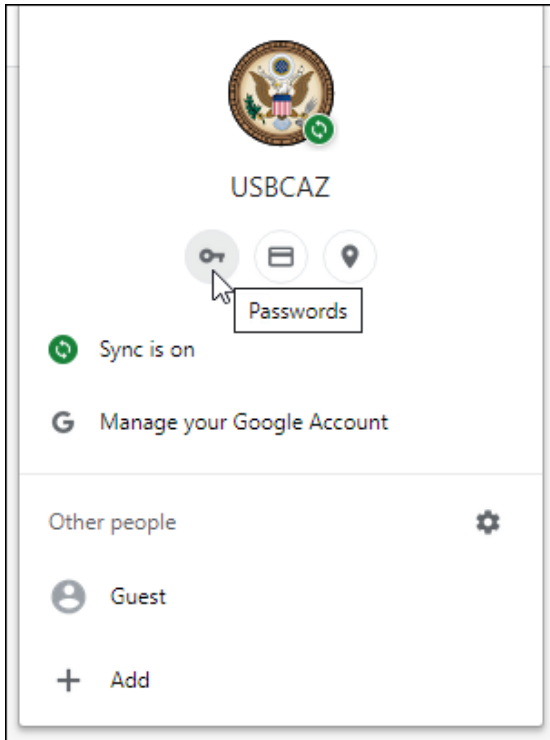

## CHROME:

- Click your profile picture in the top right-hand corner of Chrome
- Select “key” for Passwords

- You can also enter `chrome://settings/passwords` into a new tab and hit enter
- Saved passwords will be listed