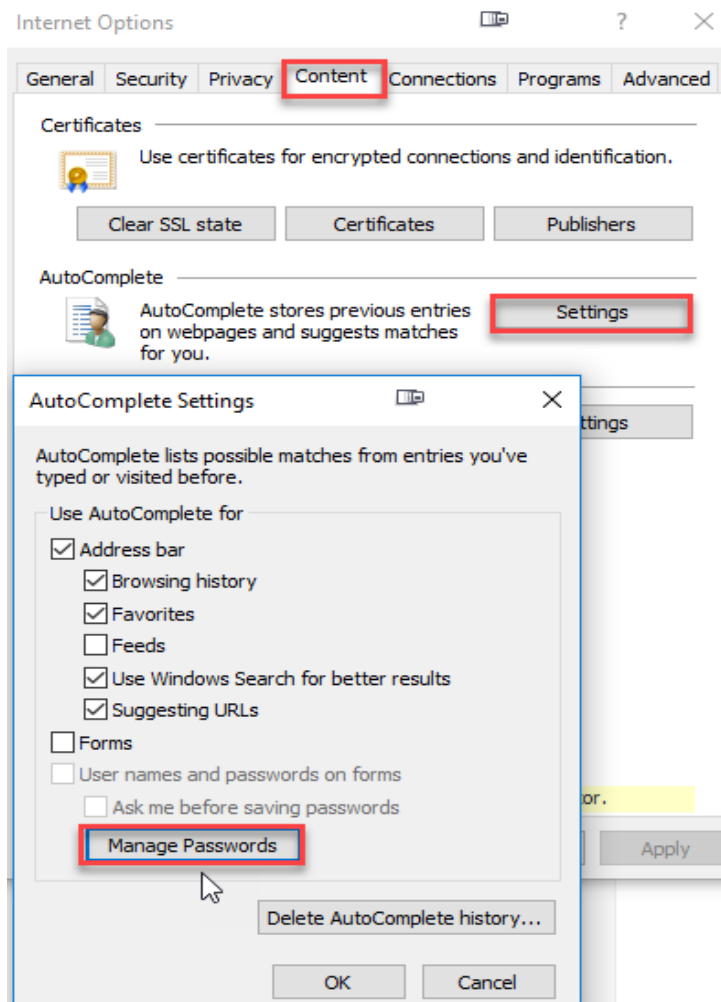

Retrieving Stored Passwords in Browsers

INTERNET EXPLORER:

- In Internet Explorer, go to Settings>Internet Options>Content tab
- Under AutoComplete click Settings>Manage Passwords
- This will open Windows Credential Manager where the passwords will be displayed

MICROSOFT EDGE:

- Select ellipsis in upper right hand corner
- Go to Settings