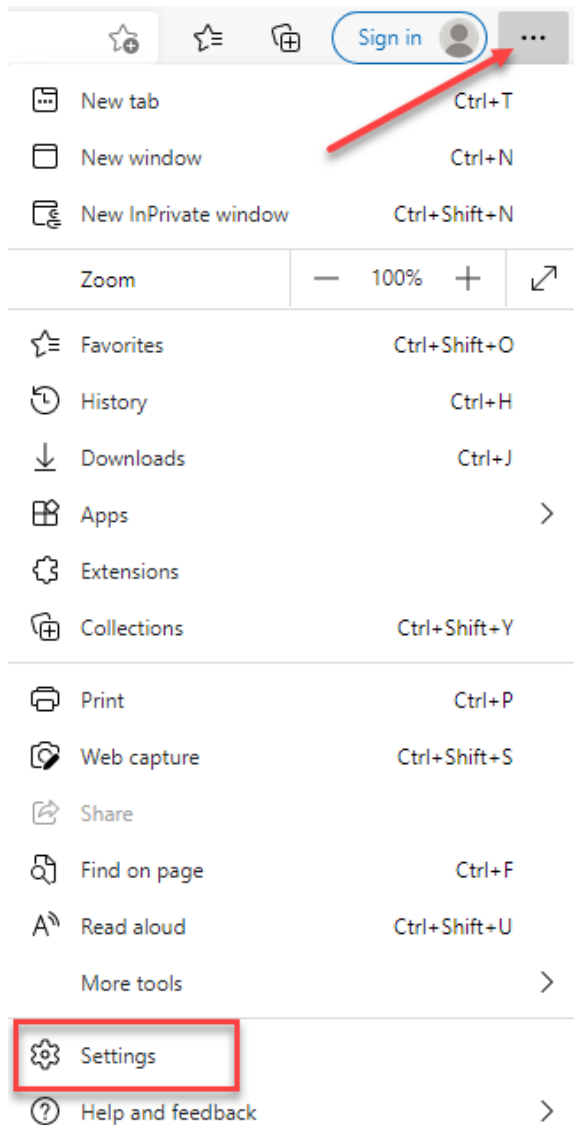

Retrieving Stored Passwords in Browsers